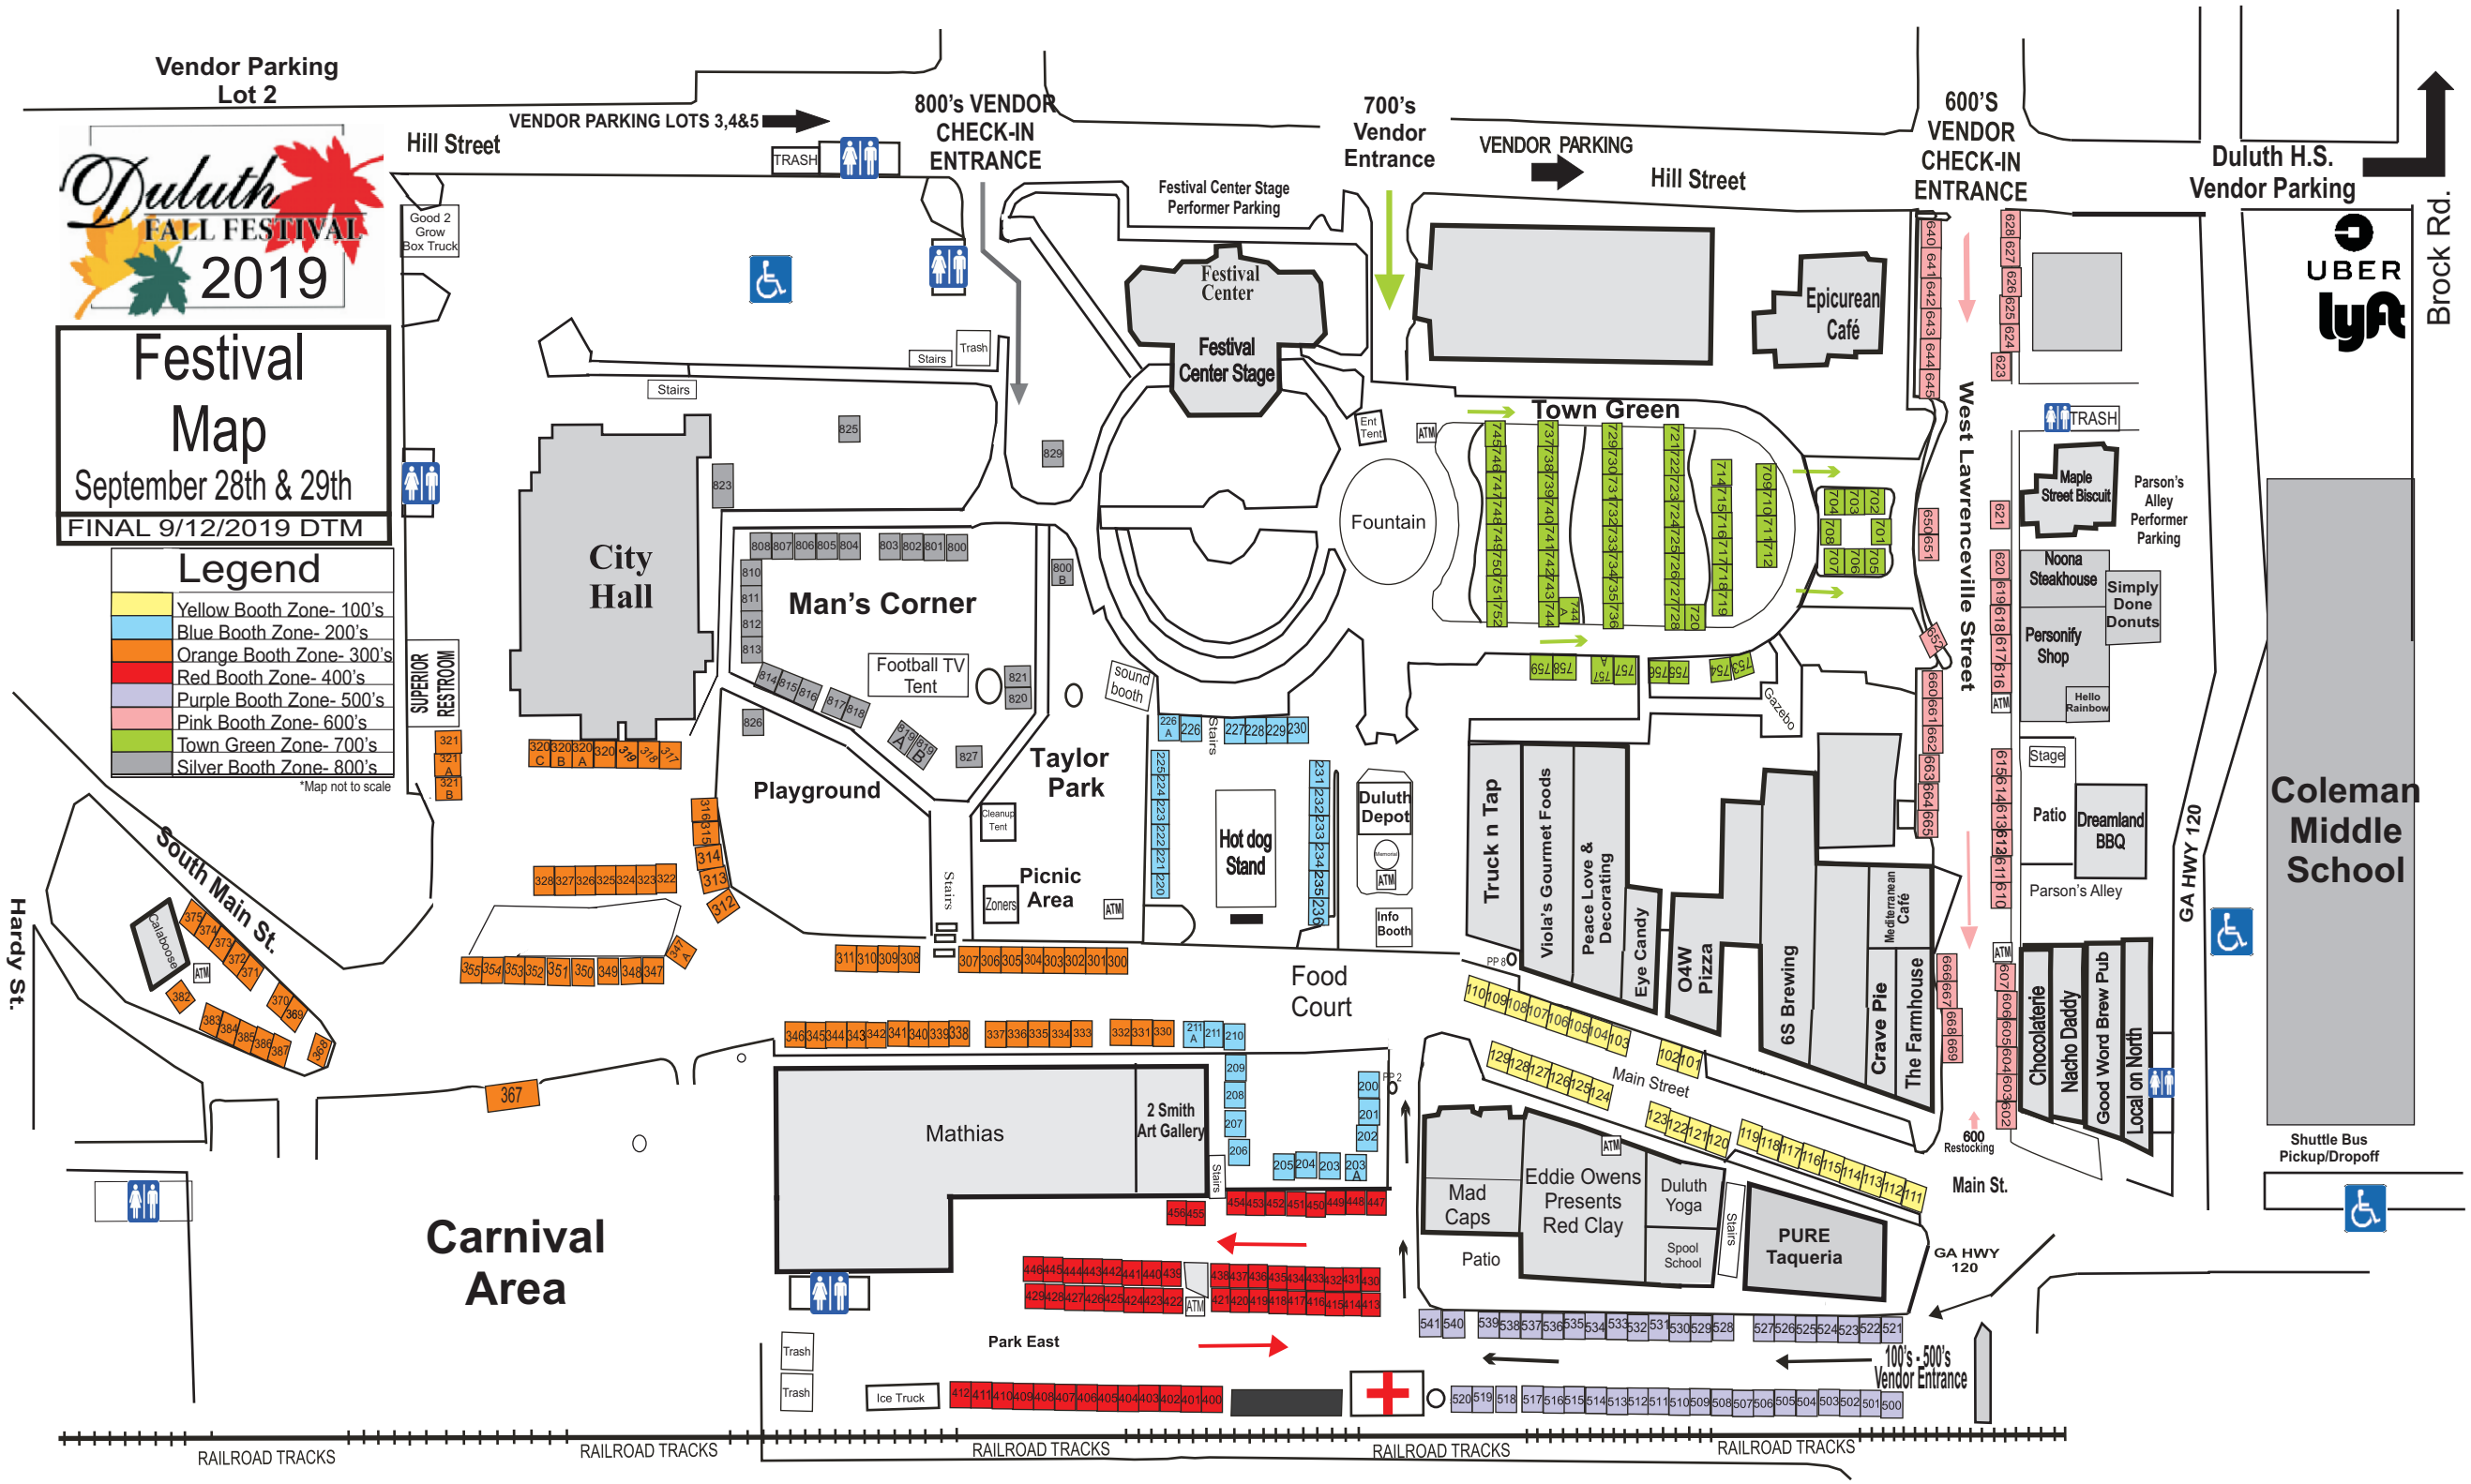

Festival Map

September 28th & 29th
FINAL 9/12/2019 DTM

Legend

Yellow	Yellow Booth Zone- 100's
Blue	Blue Booth Zone- 200's
Orange	Orange Booth Zone- 300's
Red	Red Booth Zone- 400's
Purple	Purple Booth Zone- 500's
Pink	Pink Booth Zone- 600's
Green	Town Green Zone- 700's
Silver	Silver Booth Zone- 800's

*Map not to scale

Carnival Area

Coleman Middle School

Shuttle Bus Pickup/Dropoff