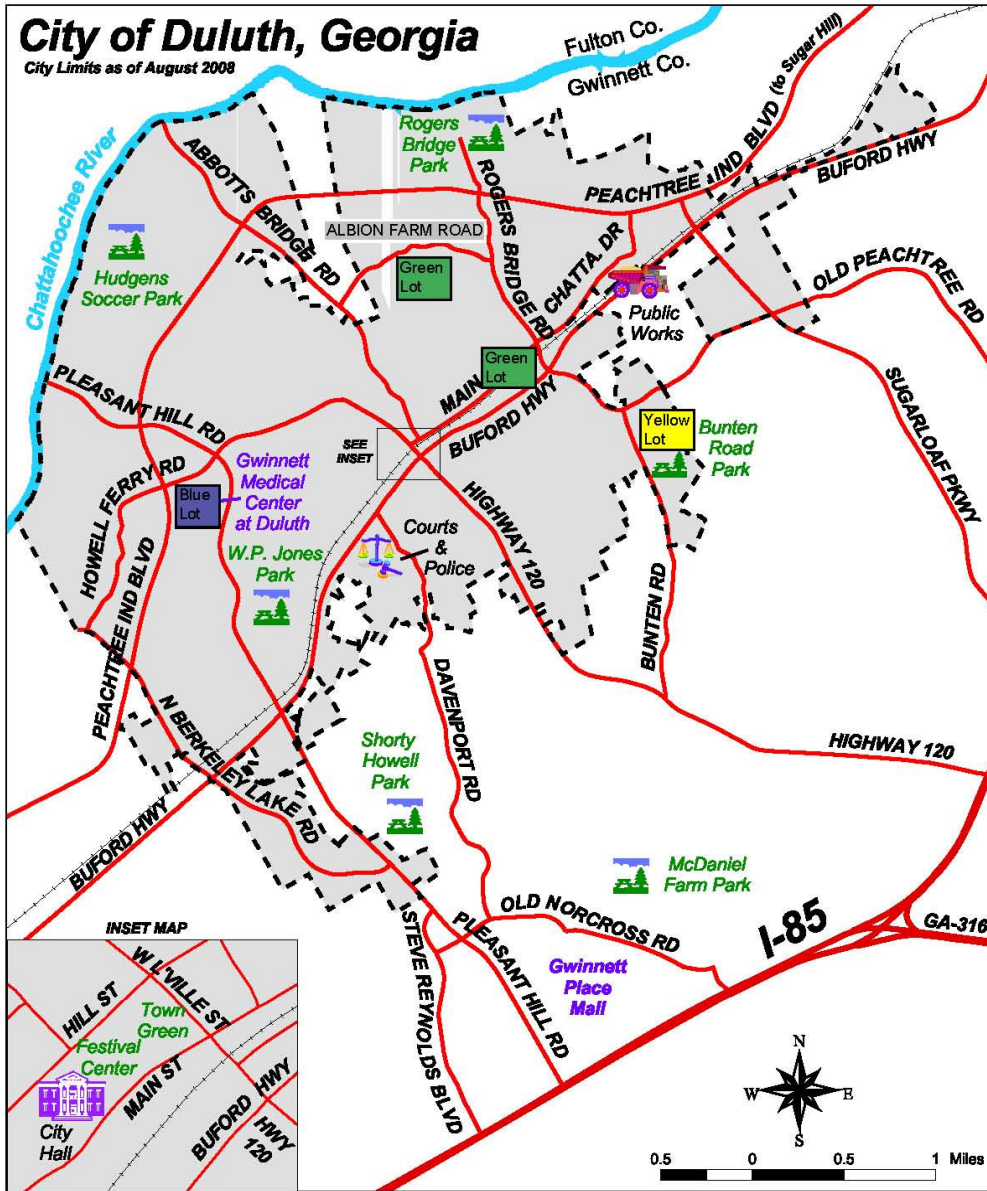

## Shuttle Information

To avoid stress, park offsite from the Festival at one of the following designated lots, and take the free shuttle.

Shuttle	Parking Lot	Festival Stop
Blue	<b>Glanacy Outpatient Building</b> 3855 Pleasant Hill Road	<b>Monarch School</b> 3057 Main St.
Green	<b>Chattahoochee Elementary School</b> 2930 Albion Farm Rd.	
	<b>Gwinnett Community Bank</b> 2775 Buford Hwy.	
Yellow	<b>Mason Elementary School</b> 3030 Bunten Rd.	

Hours (shuttles run every 15 minutes)		
Day	From	To
Saturday	8:00 A.M.*	7:00 P.M.
	*Important: From 9:45 A.M. to 12:00 P.M. Hwy. 120 will be closed for the Parade; shuttles do <i>not</i> run during the Parade.	
Sunday	10:00 A.M.	6:00 P.M.